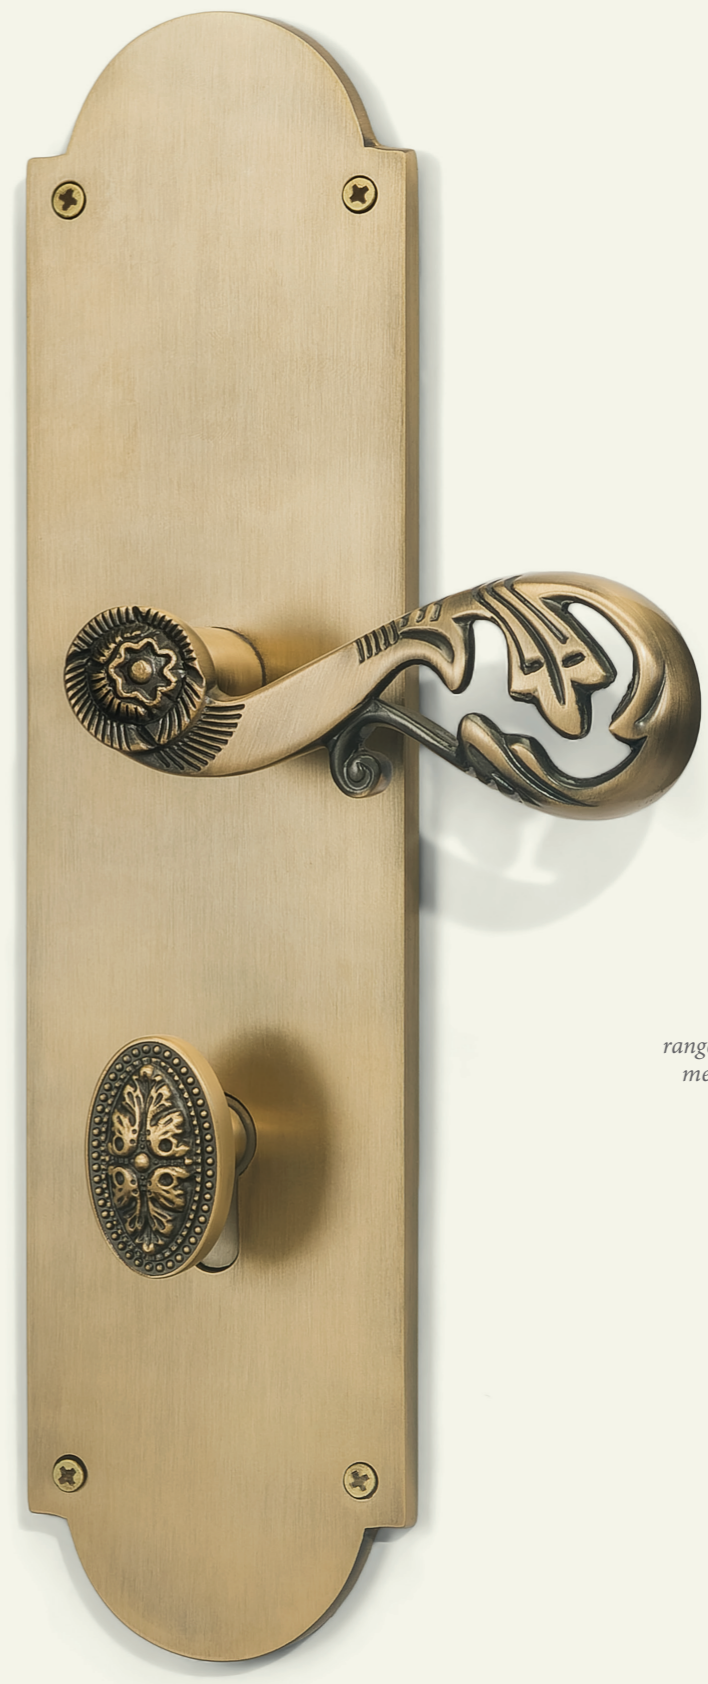

Hera Knob : K3
OD : 57 mm, Height : 59.5 mm

Delphi Plate : P10
Length : 260 mm, Width : 78.5 mm

Seer
Collection

The CY Lock paired with the elegant Demeter grip, all in a refined Antique Satin Brass finish.

We offer a diverse range of finishes, tailored to meet individual customer preferences.

Demeter Handle : KH02
Length : 117 mm, Height : 56.5 mm

AIOM Knob : CK6
Length : 46 mm, Width: 28 mm, Height : 35.2 mm

Atlas Plate : P8
Length : 254 mm, Width : 70.8 mm

The CY Lock paired with the elegant Demeter grip, all in a refined Antique Satin Brass finish.

We offer a diverse range of finishes, tailored to meet individual customer preferences.